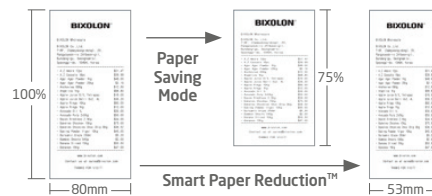

Easy Tracking™