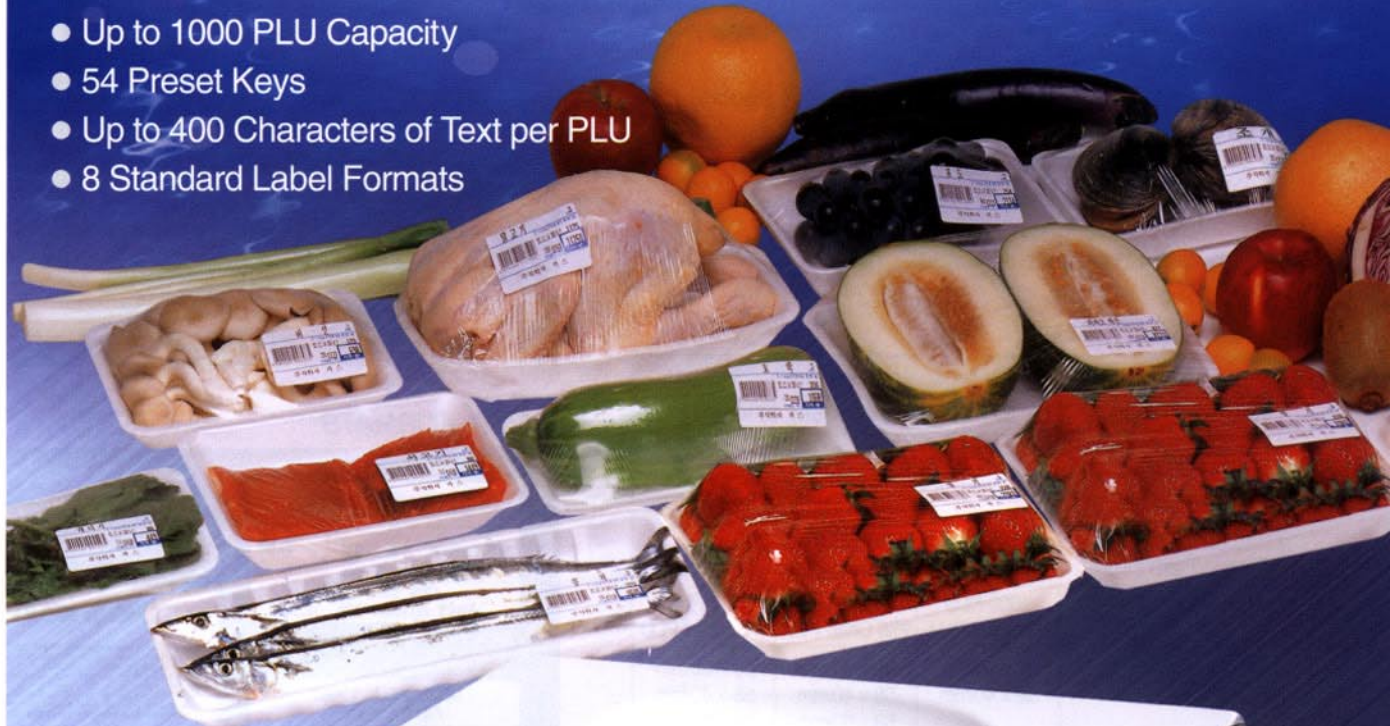

LP series

Thermal Label Printing Scale

- Up to 1000 PLU Capacity
- 54 Preset Keys
- Up to 400 Characters of Text per PLU
- 8 Standard Label Formats

CAS

LP series Thermal Label Printing Scale

FEATURES

- Memory Capacity : 200, 600, 1000PLU's
- PLU Data Items : Commodity Name , Message, Item No., Tare Weight, Unit Price, Group Code
- Printing Items : Commodity Name, Message, Packed-on Date, Sell-by Date, Unit Price, Weight, Total Price, Store Name & Address, Serial No., Time, PLU No., Group Code
- 54 Preset Keys for Frequent Transaction Items
- Easy Programming with Wide Keyboard
- Pre-pack Mode for Automatic Weighing/Labeling
- Printing Detailed Report for Each Item
- Wide Tray and Clear Display Board
- High-Speed and Low-Noise Thermal Barcode Printer
- Smudge Proof Thermal Label

SPECIFICATIONS

Model	LP series		
Weighing Capacity	6 × 0.002kg, 15 × 0.005kg, 30 × 0.01kg		
Display Digit	5 / 6 / 7 (Weight / Unit Price / Total Price)		
External Interface	RS 232C(Standard), RS 485(Option)		
Measurement Type	Load Cell		
Printing Type	Thermal Print		
Preset Data	1000 PLU 56 Char/ PLU	600 PLU 256 Char/ PLU	200 PLU 456 Char/ PLU
Label Size	58 × 30mm 58 × 40mm	58 × 30mm 58 × 40mm 58 × 60mm	58 × 30mm 58 × 40mm 58 × 60mm
Power Source	AC 110 / 120 / 220 / 240V, 50 / 60Hz		
Power Consumption	Max. 140W		
Operating Temperature	-10°C ~ +40°C		
Platter Size (mm)	400(W) × 245(D)		
Dimensions (mm)	410(W) × 430(D) × 197(H)		
Product Weight	13kg		